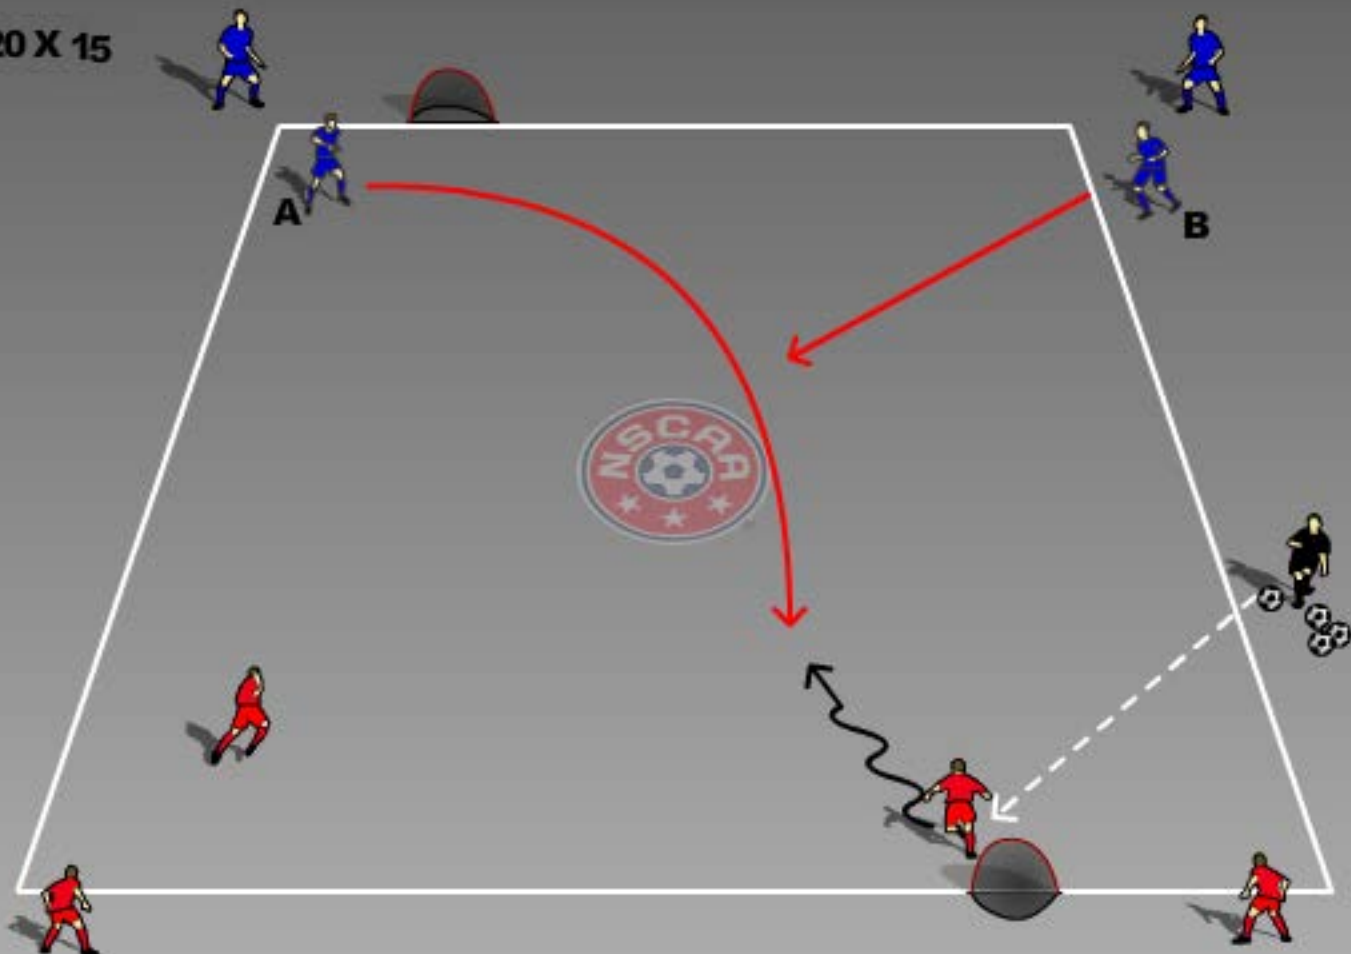

20 X 15

© Copyright NSCAA 2014

2 vs. 2. Ball is introduced by a server.

Blue player A moves to confront the ball carrier and effect PRESSURE.

Blue player B recovers into a position of SUPPORT.

Blue players seek to turn the 2 vs. 2 into a 2 vs. 1 by working together.